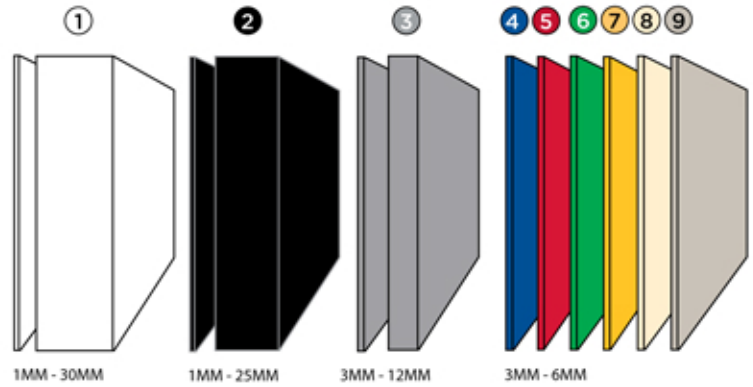

## CELTEC® EXPANDED PVC

COLORS:	THICKNESSES:	FINISH:
① WHITE	1MM - 30MM	SATIN SMOOTH
② BLACK	1MM - 25MM	
③ GRAY	3MM - 12MM	
④ BLUE	3MM - 6MM	
⑤ RED	3MM - 6MM	
⑥ GREEN	3MM - 6MM	
⑦ YELLOW	3MM - 6MM	
⑧ BEIGE	3MM - 6MM	
⑨ STONE	3MM - 6MM	

Standard sheet sizes in most thicknesses and formulations is 4'x8'.  
 Custom colors and sizes available upon request.