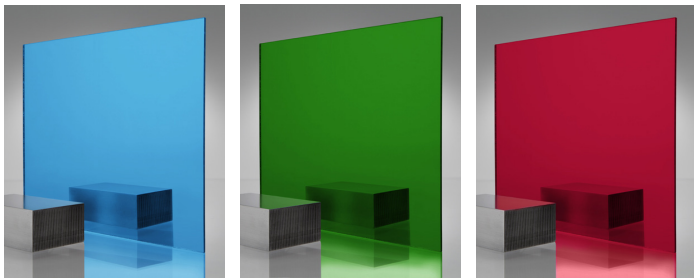

THIS SEASON'S HOTTEST COLOR: ROSE GOLD NOW AVAILABLE IN MIRRORED ACRYLIC

PLASKOLITE INTRODUCES NEW ELEGANT ROSE GOLD TO THE INDUSTRY'S LARGEST PALETTE OF DESIGNER COLORS

- » Elegant and trendy look
- » Contemporary and refined color ideal for retail point of purchase, consumer goods and jewelry fabrication
- » FABBACK mirror acrylic sheet features the industry's toughest protective back-coating
- » All mirror acrylic colored sheet is covered with 3-mil laser cuttable film
- » Easy fabrication and fitting
- » Available in a variety of colors, including various shades of blue, purple gray, orange, red, gold bronze, green, pink teal, yellow and amber.

1000 Blue	1119 Orange	2414 Green
2069 Blue	1300 Gold	1450 Pink
2424 Blue	1310 Red	2120 Teal
1020 Purple	1400 Red	2208 Yellow
1050 Gray	2404 Bronze	2422 Amber
2064 Gray	4674 Green	1350 Rose Gold

PLASKOLITE