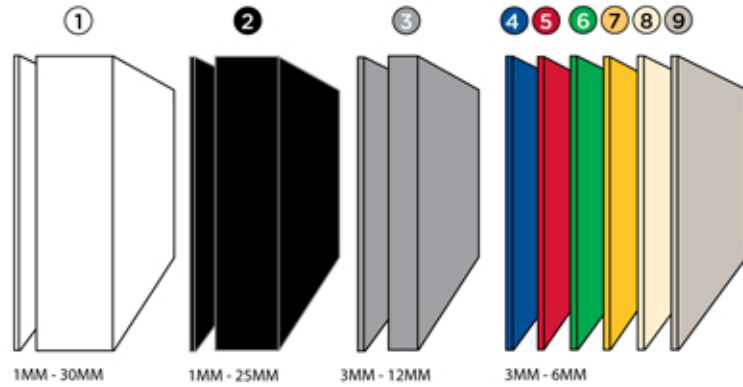

CELTEC® EXPANDED PVC

COLORS:	THICKNESSES:	FINISH:
① WHITE	1MM - 30MM	SATIN SMOOTH
② BLACK	1MM - 25MM	
③ GRAY	3MM - 12MM	
④ BLUE	3MM - 6MM	
⑤ RED	3MM - 6MM	
⑥ GREEN	3MM - 6MM	
⑦ YELLOW	3MM - 6MM	
⑧ BEIGE	3MM - 6MM	
⑨ STONE	3MM - 6MM	

Standard sheet sizes in most thicknesses and formulations is 4'x8'.
 Custom colors and sizes available upon request.